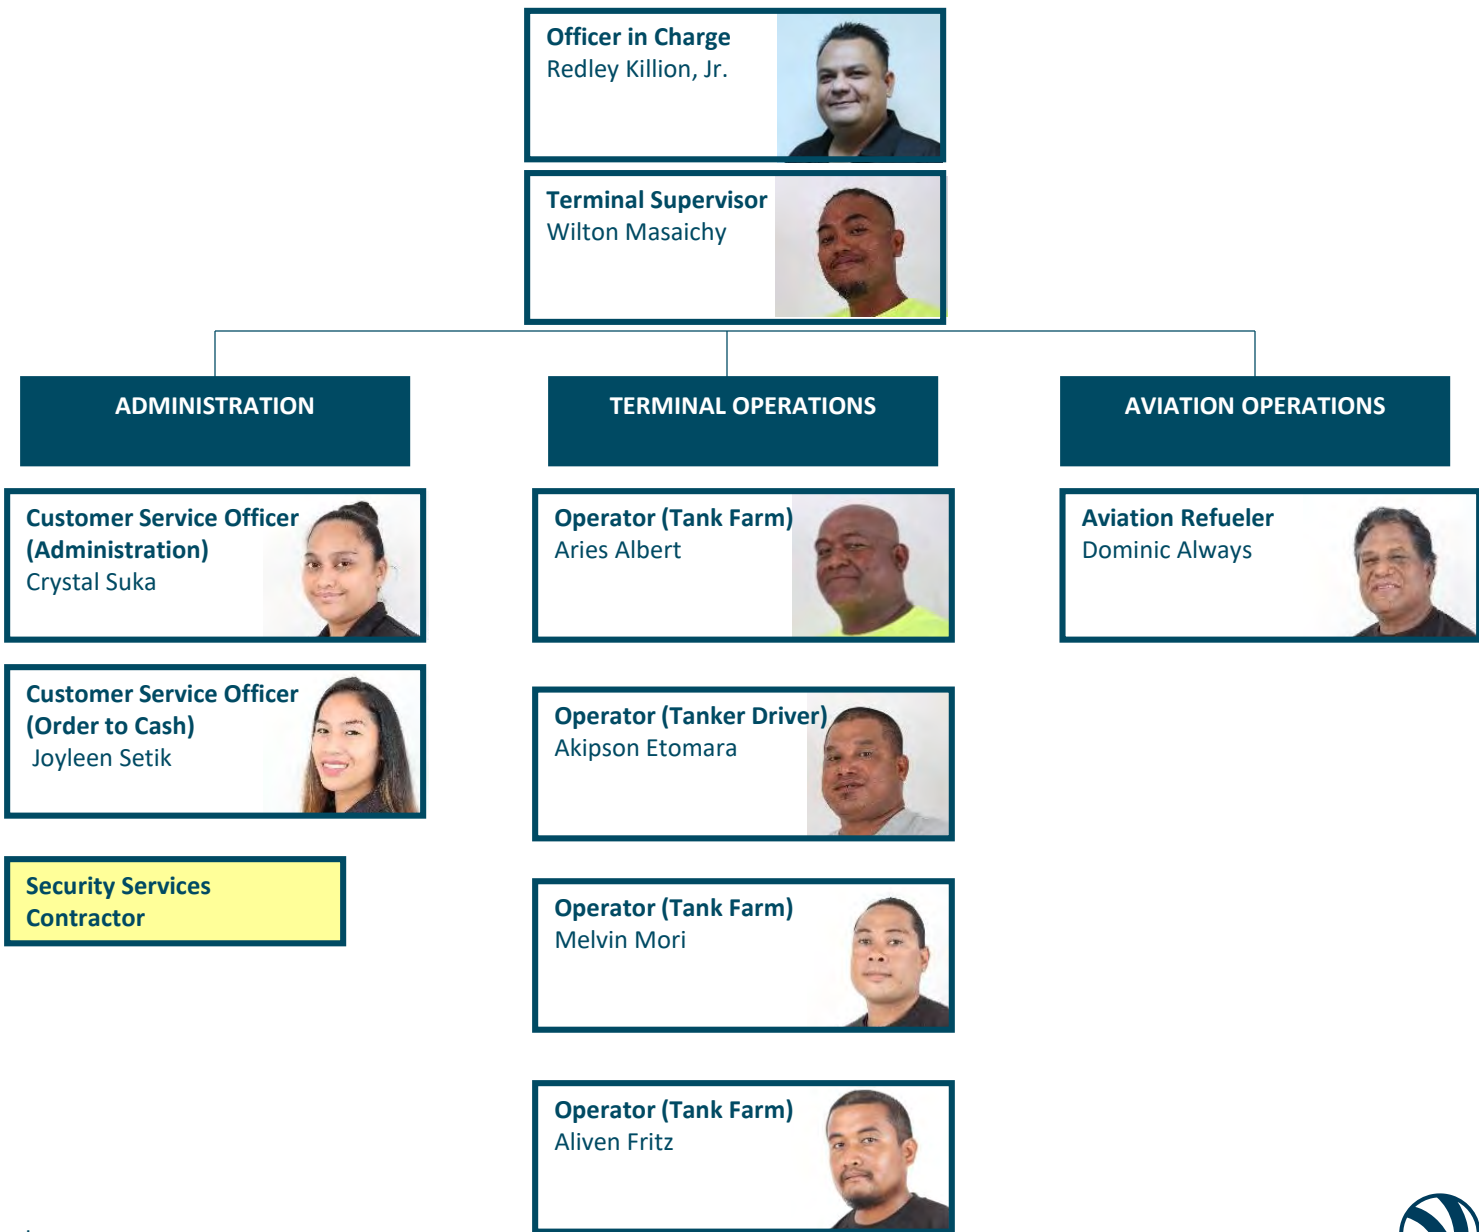

Chuuk Terminal Operations

Officer in Charge
Redley Killion, Jr.

Terminal Supervisor
Wilton Masaichy

ADMINISTRATION

**Customer Service Officer
(Administration)**
Crystal Suka

**Customer Service Officer
(Order to Cash)**
Joyleen Setik

**Security Services
Contractor**

TERMINAL OPERATIONS

Operator (Tank Farm)
Aries Albert

Operator (Tanker Driver)
Akipson Etomara

Operator (Tank Farm)
Melvin Mori

Operator (Tank Farm)
Aliven Fritz

AVIATION OPERATIONS

Aviation Refueler
Dominic Always

Service Contacts