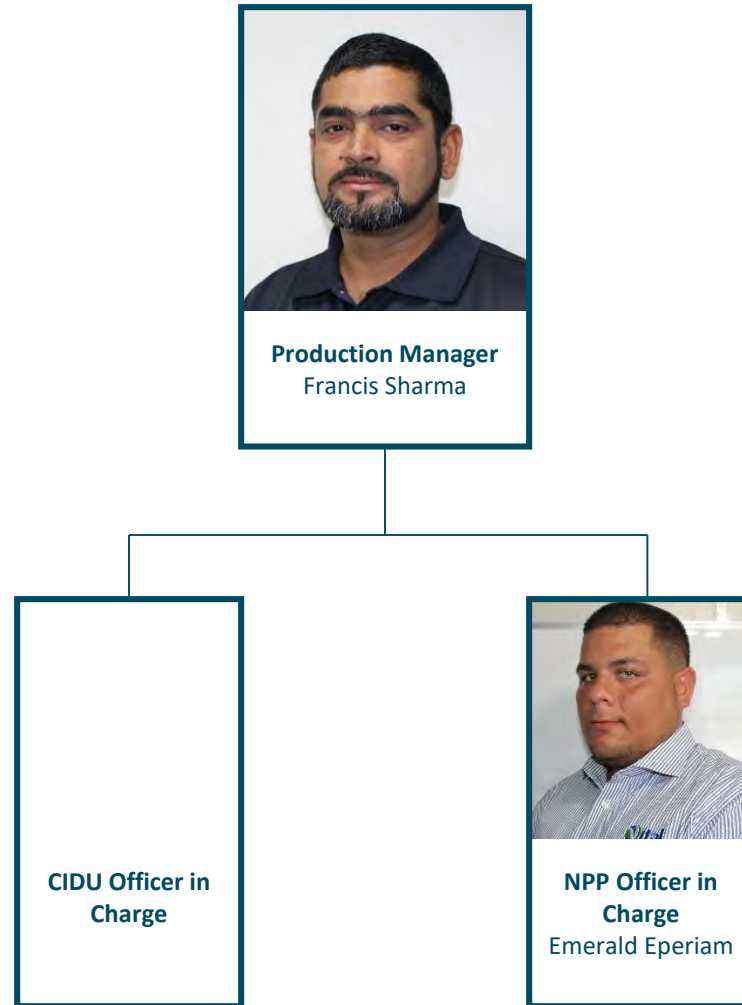

# Nauru Terminal Operations

**Officer in Charge**  
Emerald Eperiam

**POWER PLANT OPERATIONS**

**Operator (Power Plant)**  
Rexter Hadley

**Operator (Power Plant)**  
Clifford Helgenberger

**Operator (Power Plant)**  
Steve Saimon