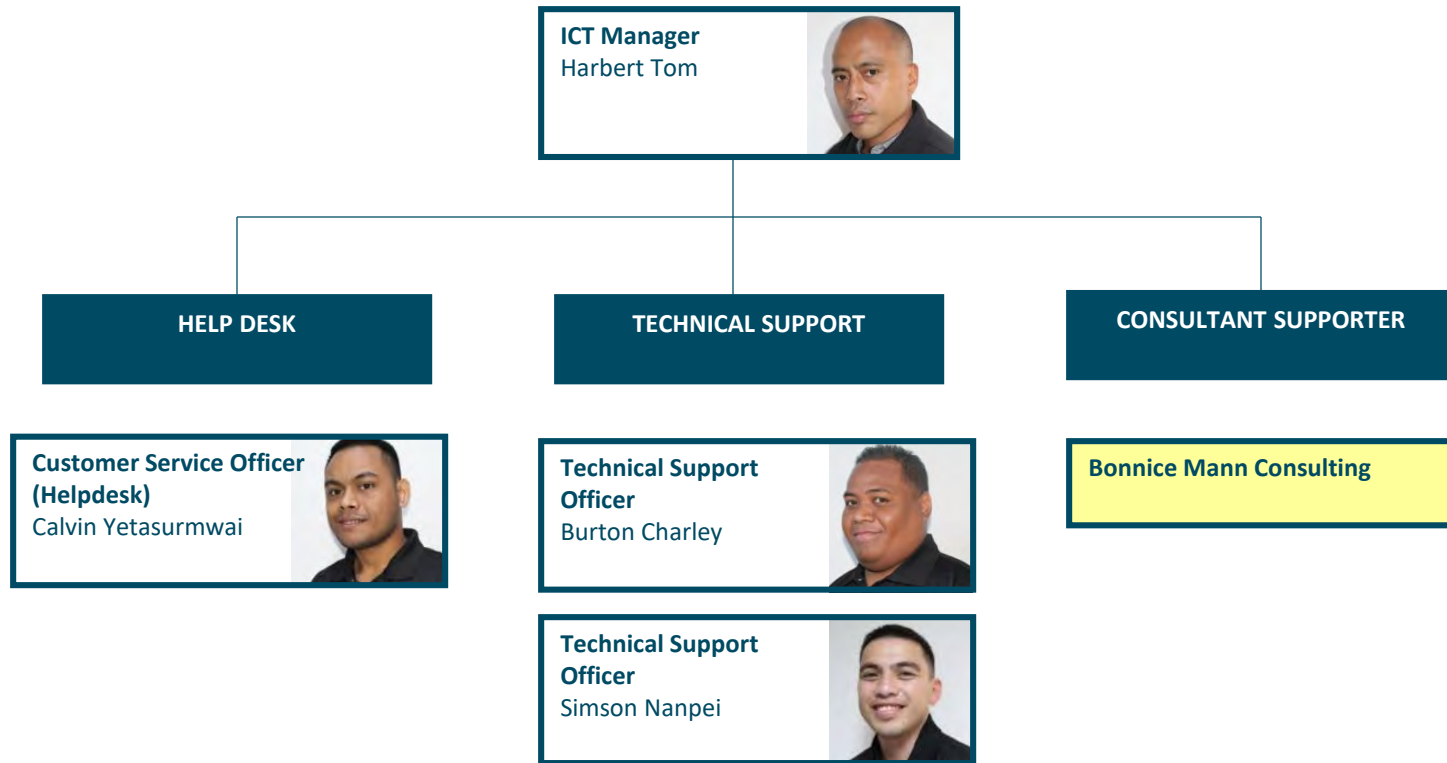

# Risk & Information Team

**Chief Risk & Information Officer**  
Jared Morris

**Administration Manager**  
Laura Tiegmai

**Program Manager**  
Bruce Wallace

**SAFER Manager**  
Juanito Hasugulmal

**Human Resource Advisor**  
Marleen Ngirametuker

**HR Technician**  
Haruko Takahashi

**Quality Assurance Manager**  
Maltrick Yamaguchi

**Asset Integrity Officer**  
Neil Halstead

**Information Communications & Technology Manager**  
Harbert Tom

**Resource Analyst**  
Peterson Anson

**Emergency Preparedness Officer**  
Mylani Alexander

 *Emerging Role*

Service Contacts

# Project Management Office - Strategy Execution Team

**Chief Strategy & Investment Officer**  
Mathias Lawrence