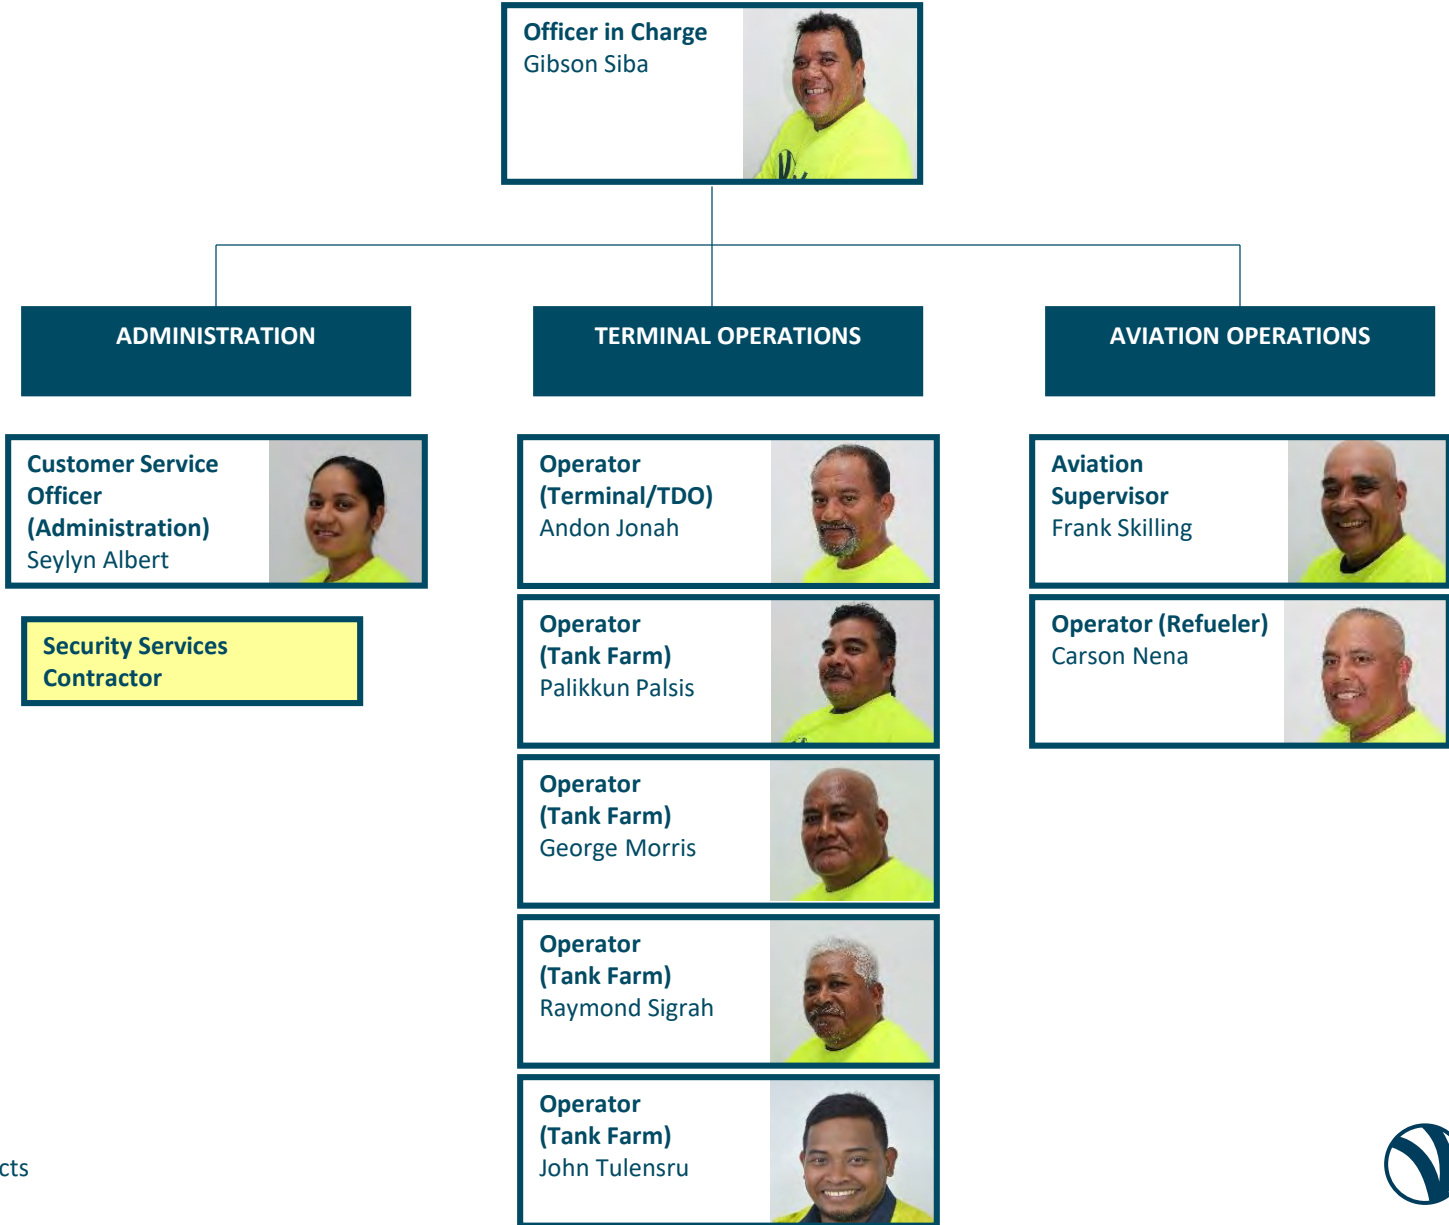

Kosrae Terminal Operations

Service Contacts