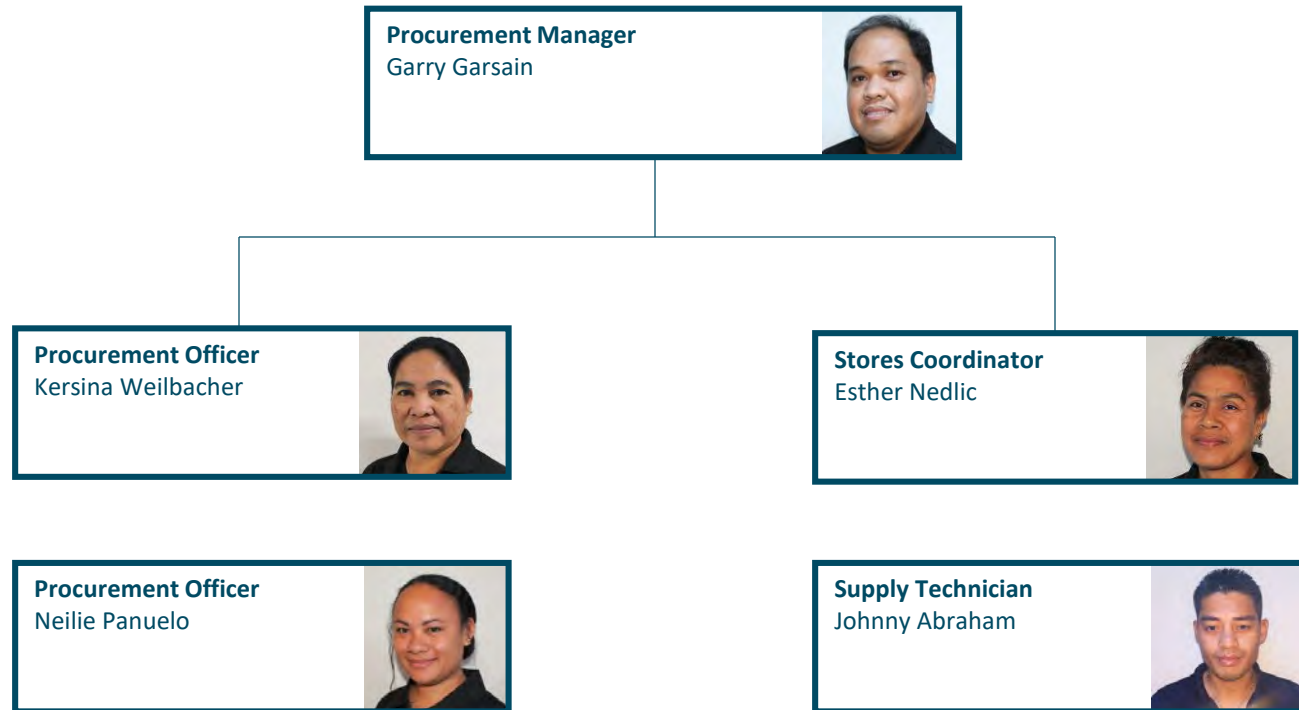

## Subject Expert Group

**Project Engineer**  
Joer Labausa

**Project Manager**  
Peni Drodrolagi

**Maintenance Engineer**  
Viliame Dimuri

**Civil Engineer**  
Rodelio Cruz

**Electrical Engineer**  
Allan Perez

**Project Engineer**  
Venkatesh Baru

# Finance and Accounting

**Chief Financial Officer**  
Johnny Adolph

**Cost Accountant**  
Bernardo Velasco

**Accountant III**  
Dorina Gamule

**Accountant III**  
Cherish Mendiola

**Accountant III**  
Jody Johnny